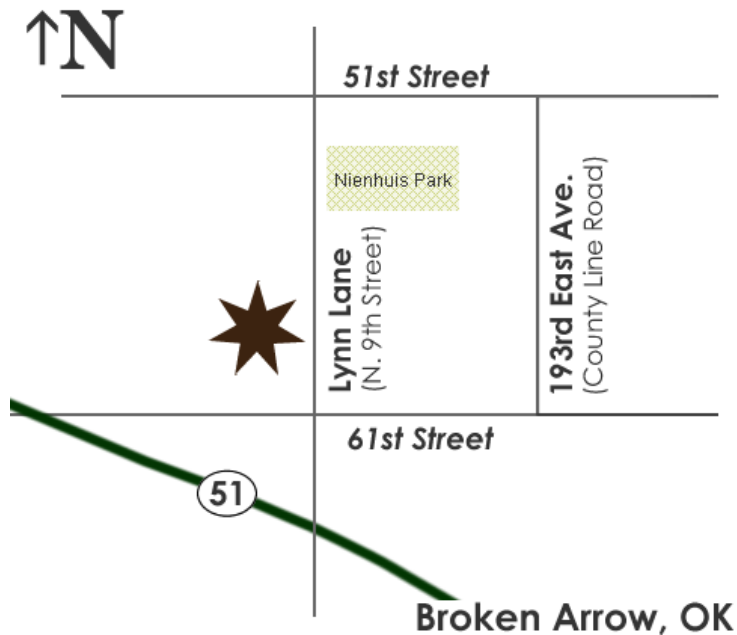

MEADOW HOMES

A special place called home

Jim Skinner
Community Manager

Lynn Lane Villages

Lynn Lane between 51st & 61st - Broken Arrow, OK

Lynn Lane Village, one of Meadow Homes newest communities located in Tulsa County in Broken Arrow. This community is next to the new Nienhuis Park which features a Community Center, gymnasium, swimming pool & Skate-Park. Meadow Homes offers single family homes; priced from \$170,000's to \$300,000's. The single family homes include both ranch style plans as well as two story homes.

918-355-0142

SCHOOLS:

- Country Lane Elementary
- Centennial Middle School
- North Intermediate High School
- Broken Arrow High School

MEADOW HOMES
A special place called home